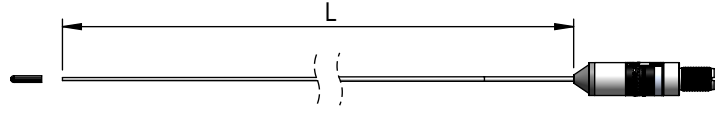

Tuning Guide for CELmar0T

457-0007.02

Center Frequency [MHz]	+/- 3 MHz Bandwidth	Length. L [mm]
144	141-147	1095
148	145-151	1035
152	149-155	980
156	153-159	930
160	157-163	880
164	161-167	835
168	165-171	795
172	169-175	755
176	173-179	720

1. Cut the antenna's whip to length based on desired center frequency, a +/- 3MHz performance bandwidth is given from that length.
2. Length may vary from provided values depending on actual installed location.